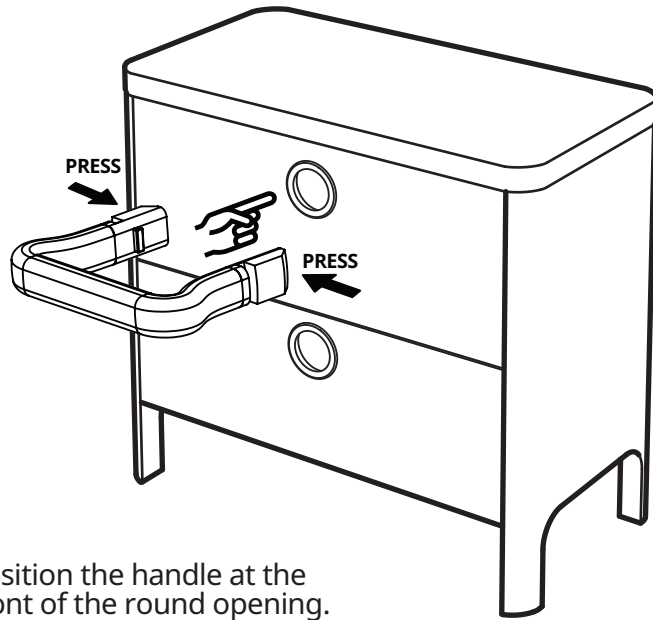

# EASY PULLER

Access handle to assist in opening drawers.

Suited to the BUSUNGE series of closets and drawers

**ThisAbles.com**

**1**

Position the handle at the front of the round opening. Press both edges of the handle inwards until the handle is fully inserted.

**2**

Insert and position the safety connector into the round space. Press the safety add-on towards the handle until it is fully inserted.