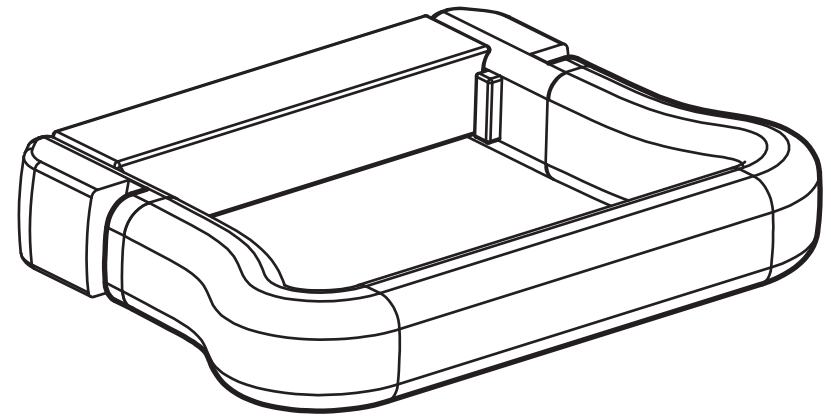

# EASY PULLER

Access handle to assist in opening drawers.

Suited to the BUSUNGE series of closets and drawers

**ThisAbles.com**

**1**

Position the handle at the front of the round opening. Press both edges of the handle inwards until the handle is fully inserted.

**2**

Insert and position the safety connector into the round space. Press the safety add-on towards the handle until it is fully inserted.