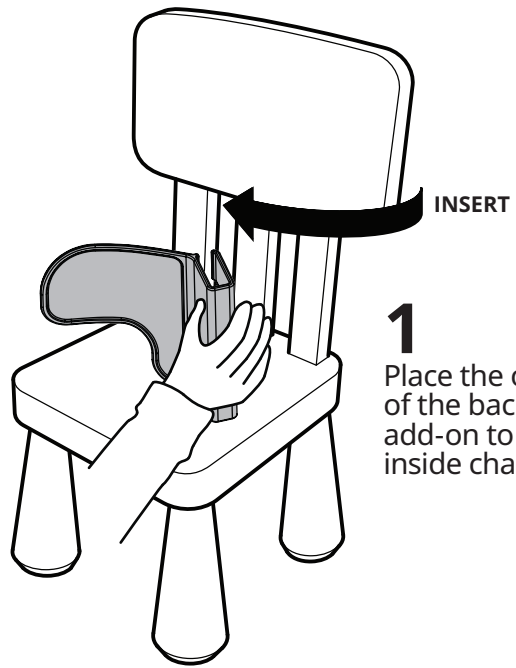

# HUGGY CHAIR

**Supports the sides of a child's chair.  
Provides light support to assist with stable sitting**

Suited to Ikea children's chairs

**ThisAbles.com**

**1** Place the opening of the backrest add-on to face the inside chair back.

**CLICK!**

**2** Press on it until it is fully inserted.

**3** Do the same for the other side of the backrest.