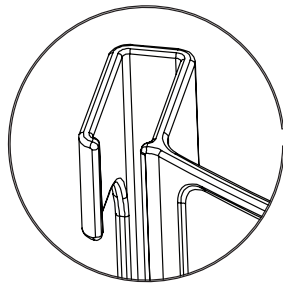

# HUGGY CHAIR

**Supports the sides of a child's chair.  
Provides light support to assist with stable sitting**

Suited to Ikea children's chairs

**ThisAbles.com**

**1** Place the opening of the backrest add-on to face the inside chair back.

**CLICK!**

**2** Press on it until it is fully inserted.

**3** Do the same for the other side of the backrest.